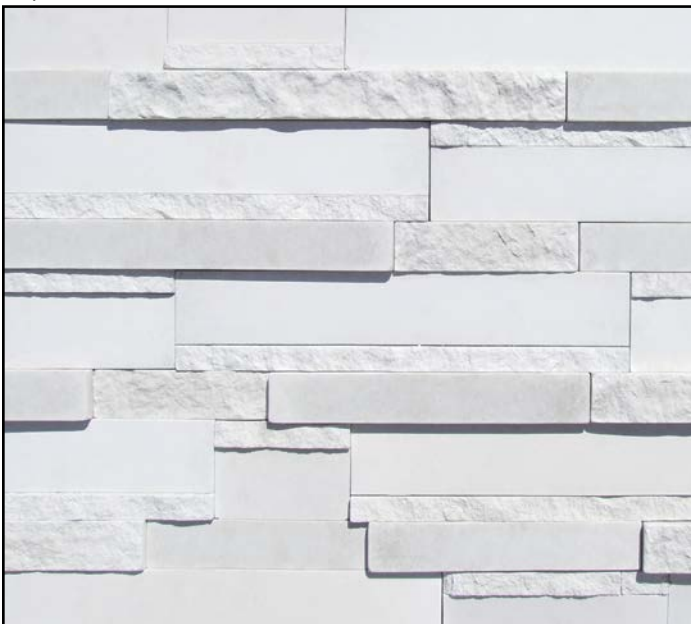

Profile Properties

- **Size:** 2" & 4" panels in height and up to 20" in length. Corner returns range from 4" to 12" (nominal).
- **Thickness:** 3/4" - 2" (nominal).
- **Weight:** 7 to 10 lbs. per square foot.
- **Packaging:** Available in big boxes (110 sq ft Flats or 100 ln ft Corners) or Dura-Paks (13.5 sq ft Flats or 12.5 ln ft Corners). **When purchasing Element Ledgestone, coverage is based on installation with tightly-fitted joints.** (Note: Square Footage and Linear Footage quantities may vary per region)

Drystack

ELEMENT LEDGESTONE

COLOR: *WHITE*